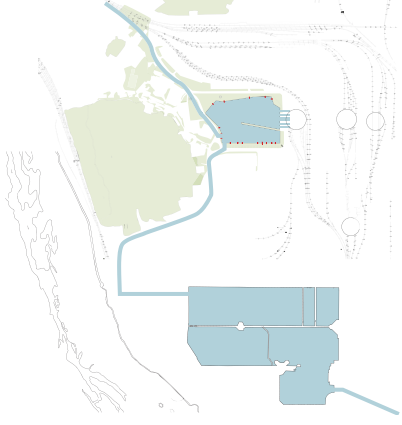

MIT OpenCourseWare
<http://ocw.mit.edu>

11.307 Beijing Urban Design Studio
Summer 2008

For information about citing these materials or our Terms of Use, visit: <http://ocw.mit.edu/terms>.

Topography

Topography

Water System

Water System

Water System

Water System

Water System

Water System

Water System

Green System