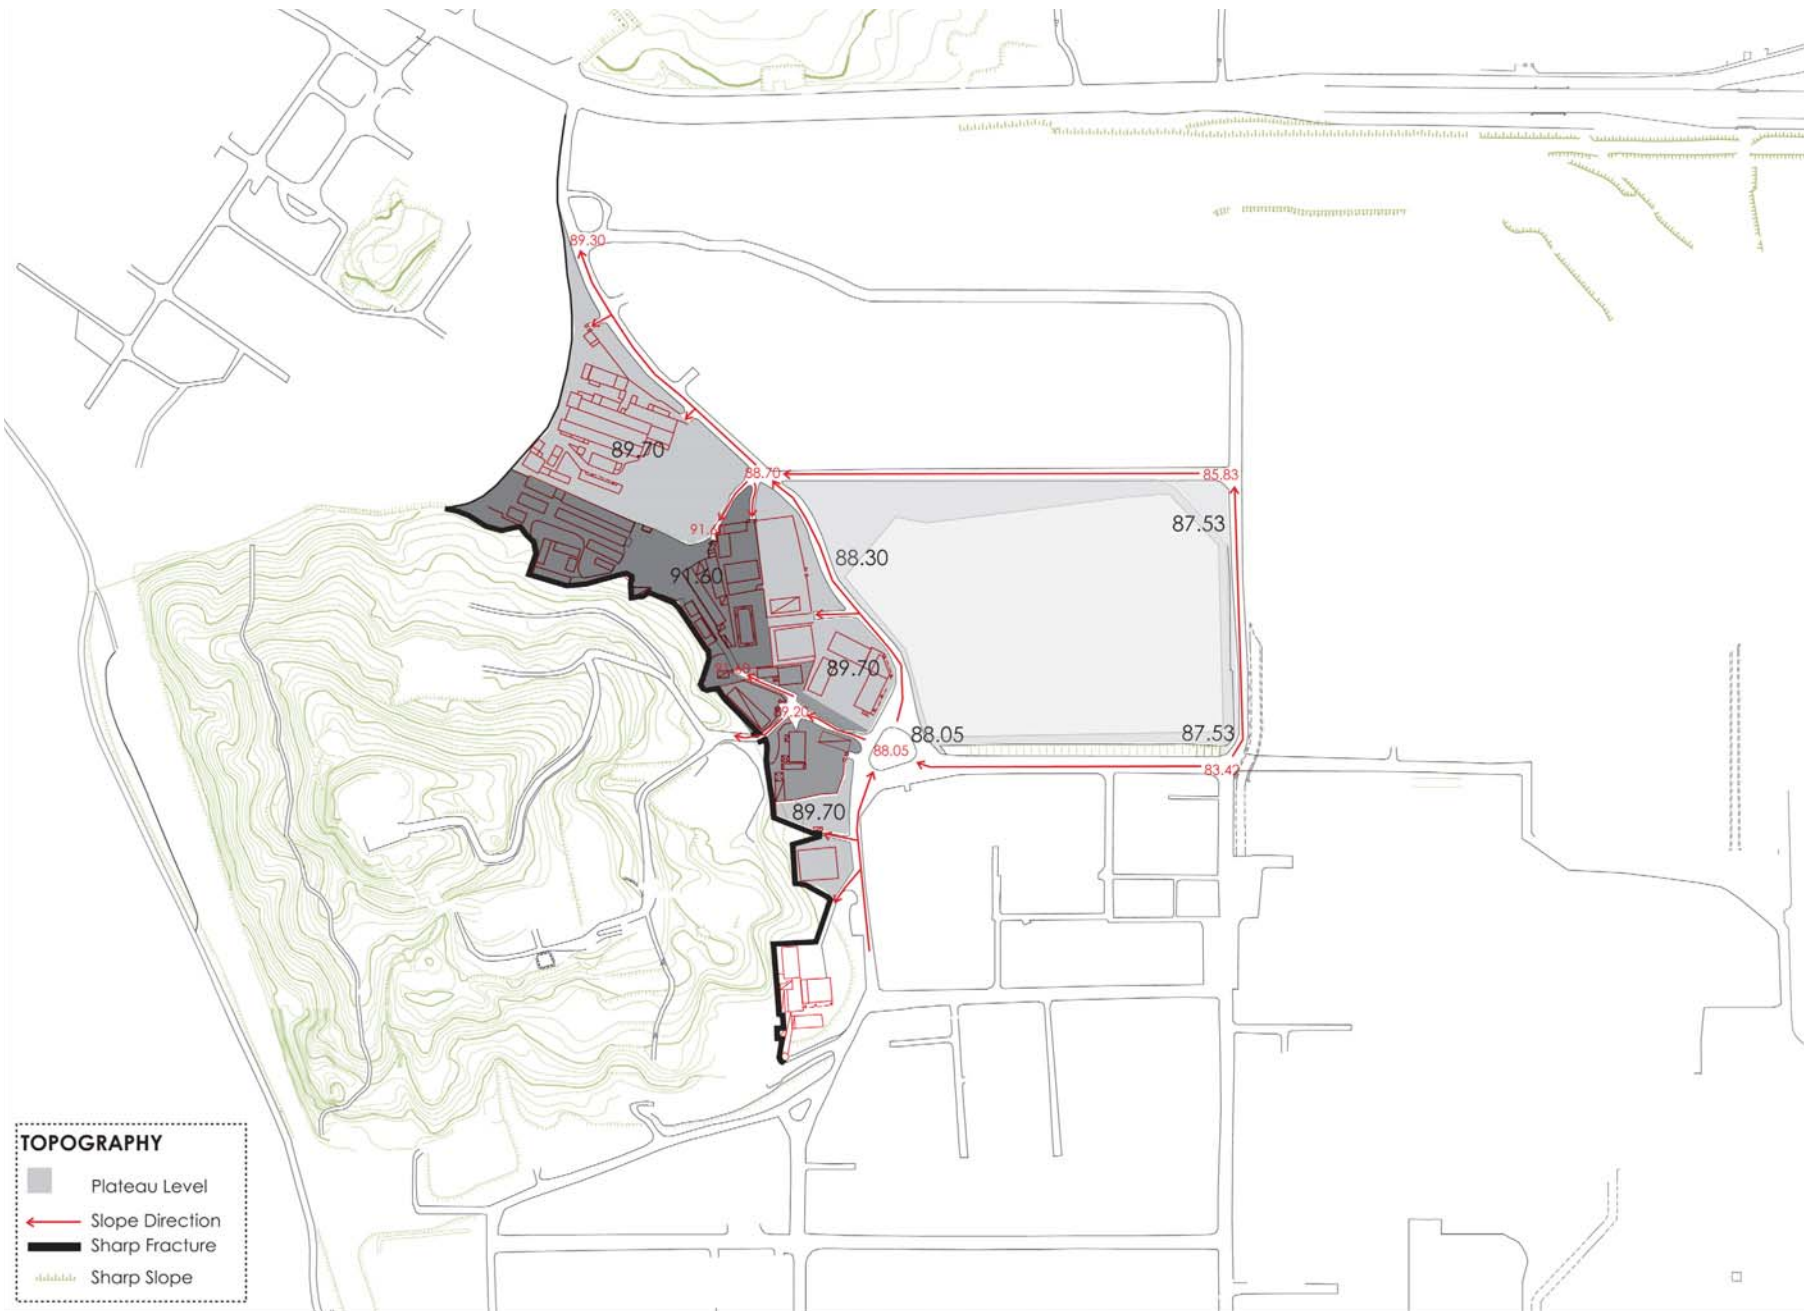

MIT OpenCourseWare
<http://ocw.mit.edu>

11.307 Beijing Urban Design Studio
Summer 2008

For information about citing these materials or our Terms of Use, visit: <http://ocw.mit.edu/terms>.

Topography

Topography

Water System

Water System

Water System

Water System

Water System

Water System

Water System

Green System

Green System

Green System