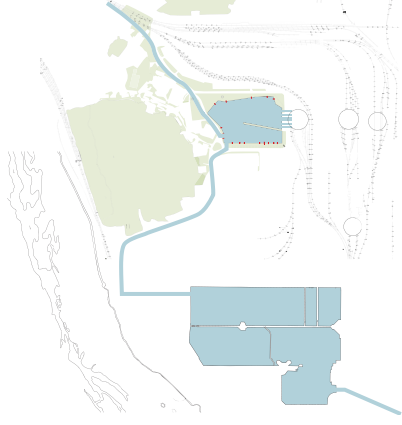

MIT OpenCourseWare
<http://ocw.mit.edu>

11.307 Beijing Urban Design Studio
Summer 2008

For information about citing these materials or our Terms of Use, visit: <http://ocw.mit.edu/terms>.

Topography

Topography

Water System

Water System

Water System

Water System

Water System

Water System

Water System

Green System