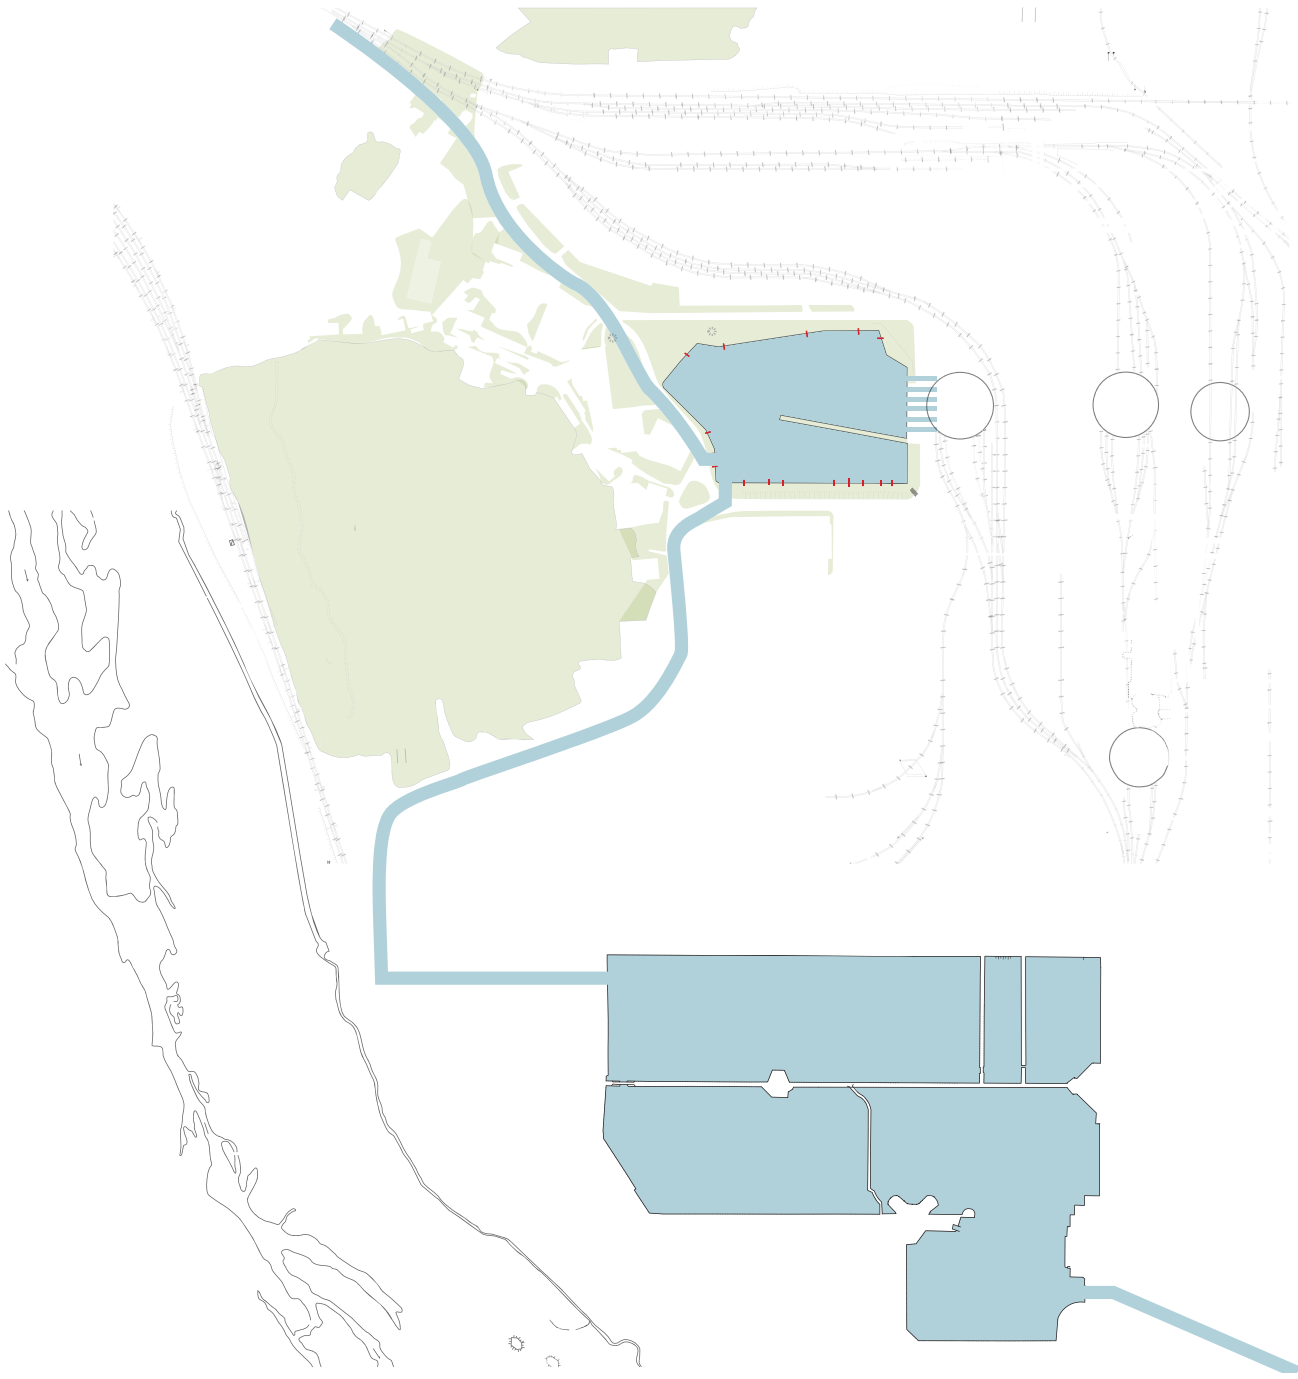

MIT OpenCourseWare
<http://ocw.mit.edu>

11.307 Beijing Urban Design Studio
Summer 2008

For information about citing these materials or our Terms of Use, visit: <http://ocw.mit.edu/terms>.

Topography

Topography

Water System

Water System

Water System

Water System

Water System

Water System

Water System

Green System

Green System

Green System