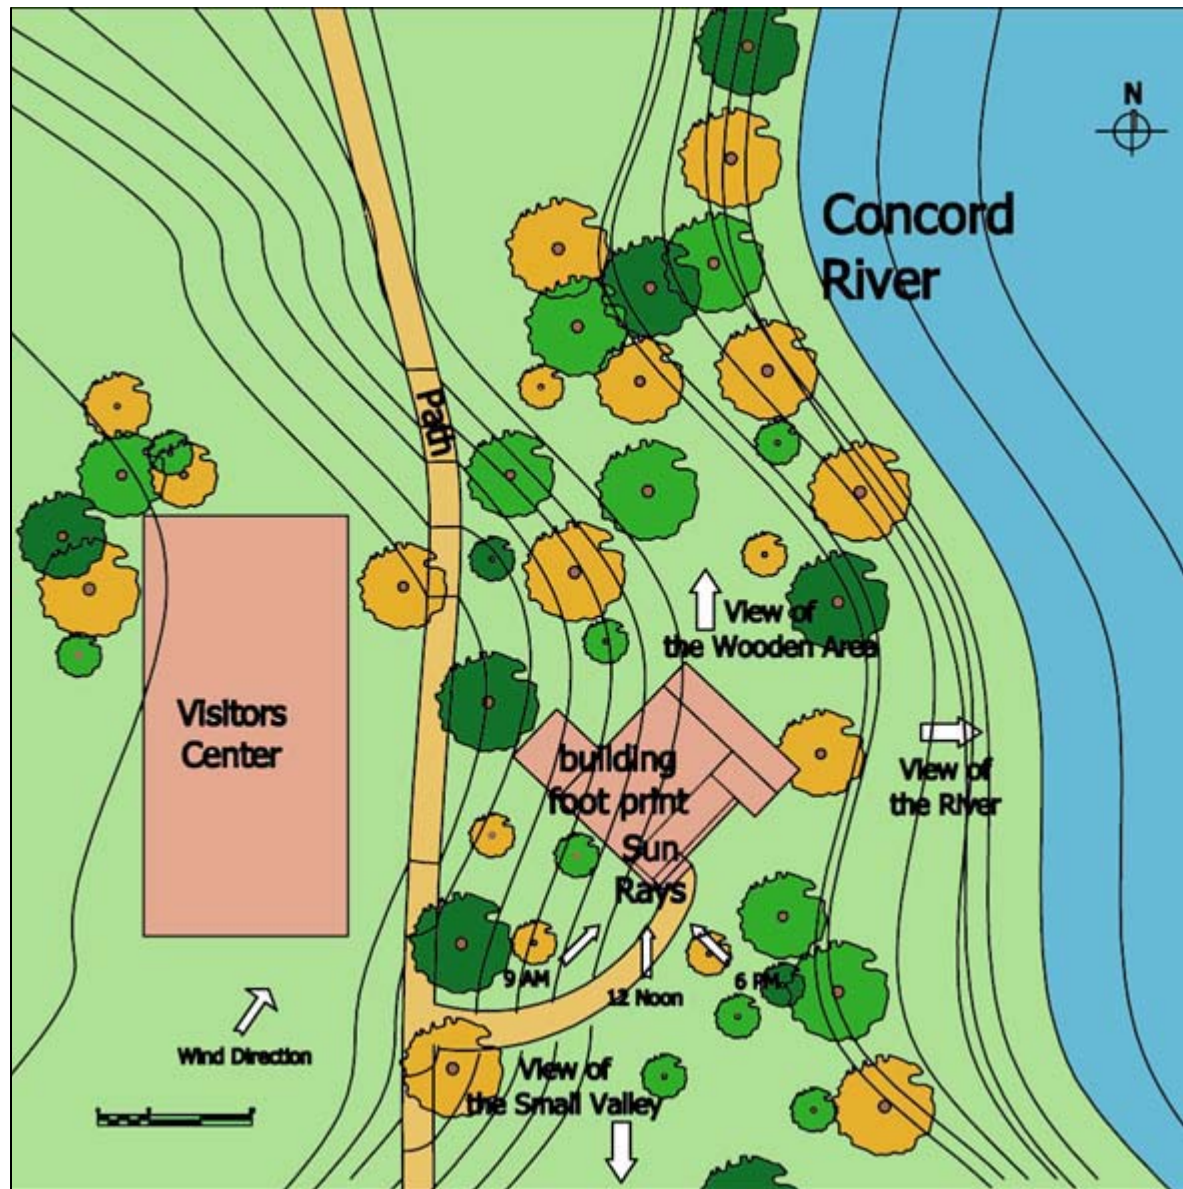

MIT OpenCourseWare
<http://ocw.mit.edu>

4.500 Introduction to Design Computing
Fall 2008

For information about citing these materials or our Terms of Use, visit: <http://ocw.mit.edu/terms>.

Writer's Cabin in Concord River

4.500 Intro to Design Computing

- High Open Ceiling
- Large Windows Around the Working Space.
- Great View of River & the Wooden Area
- Excellent Air Flow & Lighting

Site Plan Design

- the Concord River, a marshy water logged site.
- 400 Sq. ft Cabin for One Writer to Stay for Two Weeks Max.
- Concord River on the East Side of the Cabin
- \$30,000 Budget & Limited Materials for Sure
- Site Access by Boat Only
- North-East Wind
- Sun Rays