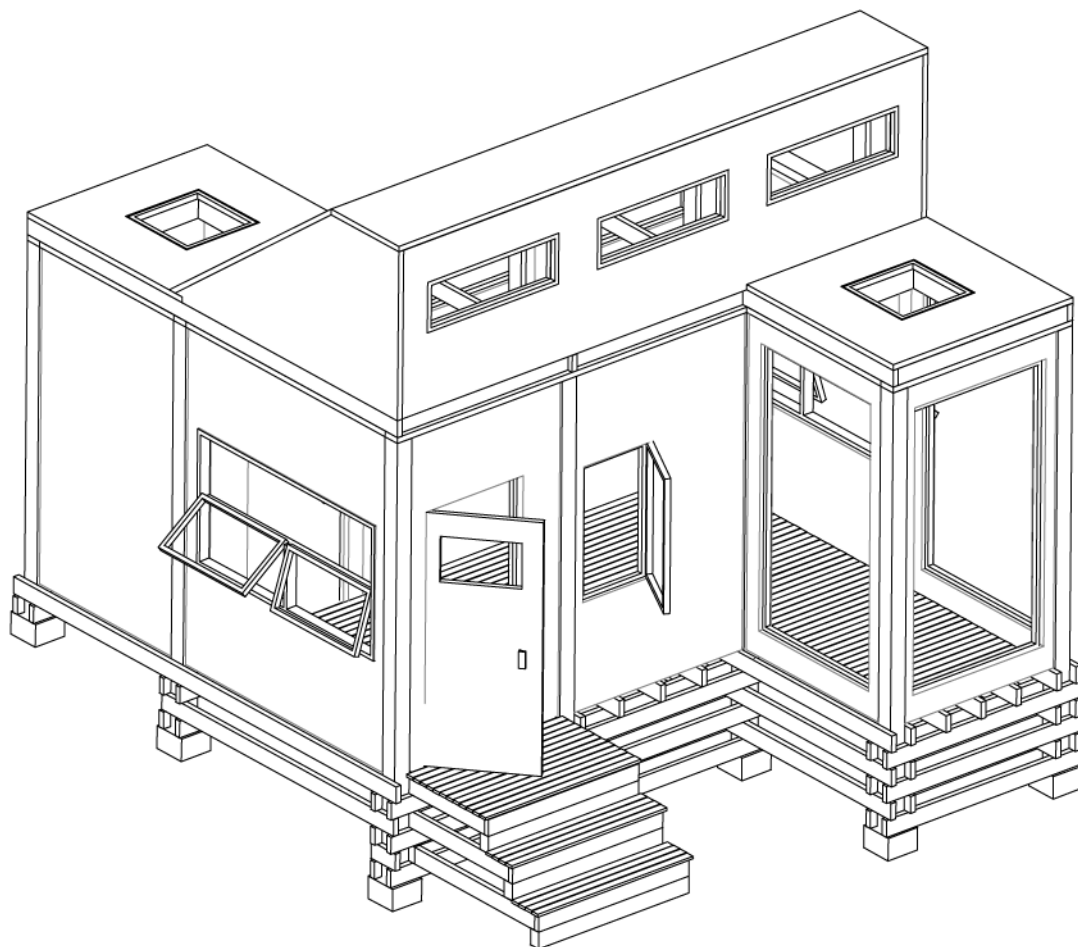

4.500 Intro to Design Computing

- High Open Ceiling
- Large Windows Around the Working Space.
- Great View of River & the Wooden Area
- Excellent Air Flow & Lighting

Site Plan Design

- the Concord River, a marshy water logged site.
- 400 Sq. ft Cabin for One Writer to Stay for Two Weeks Max.
- Concord River on the East Side of the Cabin
- \$30,000 Budget & Limited Materials for Sure
- Site Access by Boat Only
- North-East Wind
- Sun Rays

Floor Plan Design

Shape Model

Rendered Image