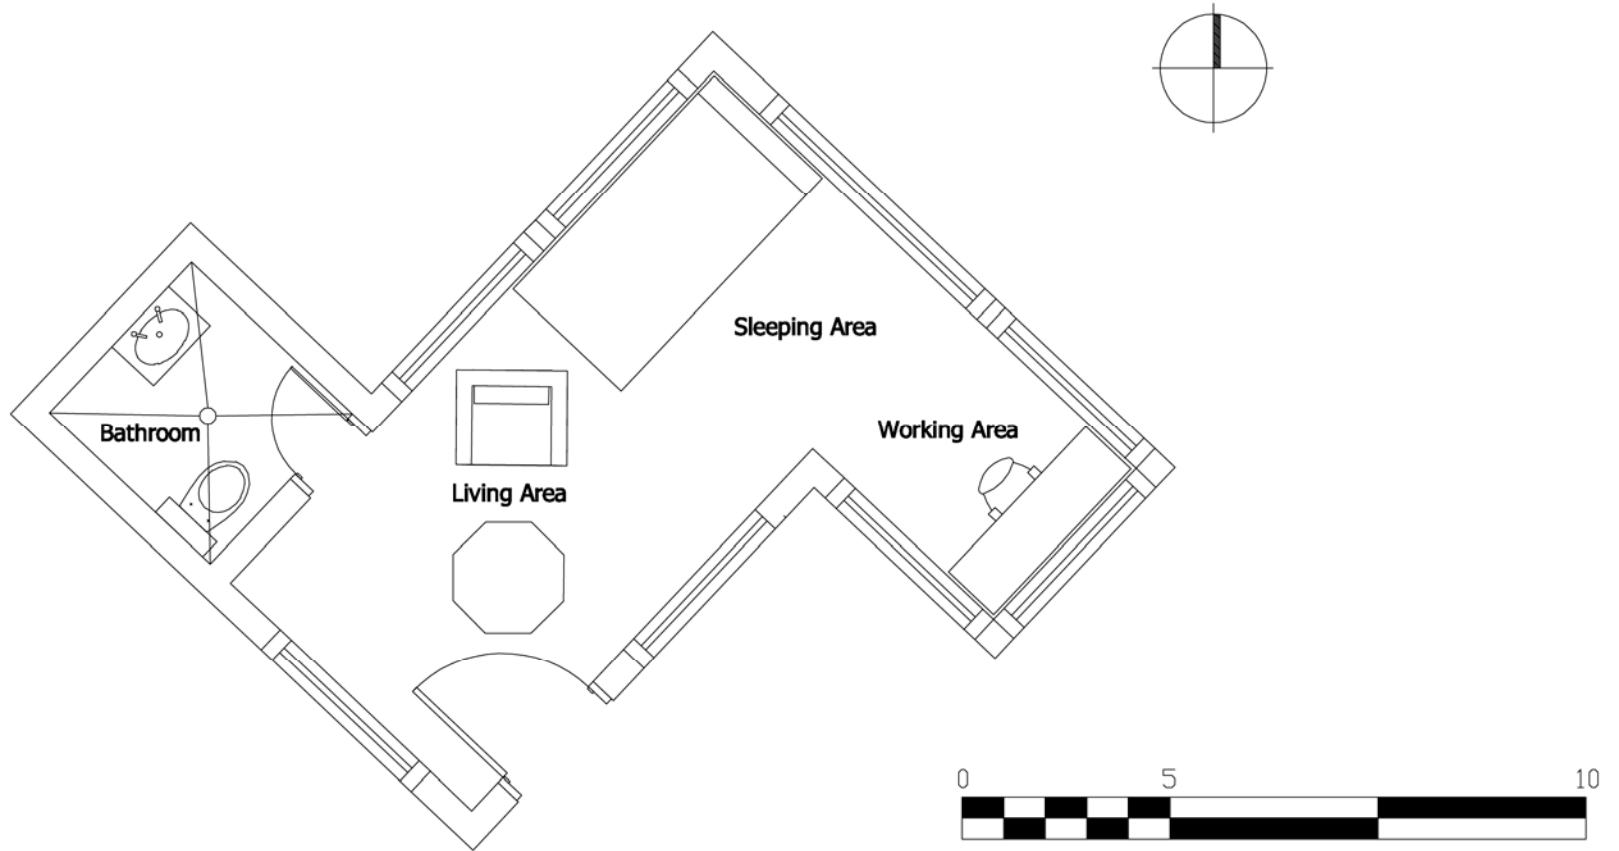

4.500 Intro to Design Computing

- High Open Ceiling
- Large Windows Around the Working Space.
- Great View of River & the Wooden Area
- Excellent Air Flow & Lighting

Site Plan Design

- the Concord River, a marshy water logged site.
- 400 Sq. ft Cabin for One Writer to Stay for Two Weeks Max.
- Concord River on the East Side of the Cabin
- \$30,000 Budget & Limited Materials for Sure
- Site Access by Boat Only
- North-East Wind
- Sun Rays

Floor Plan Design

Shape Model

Rendered Image